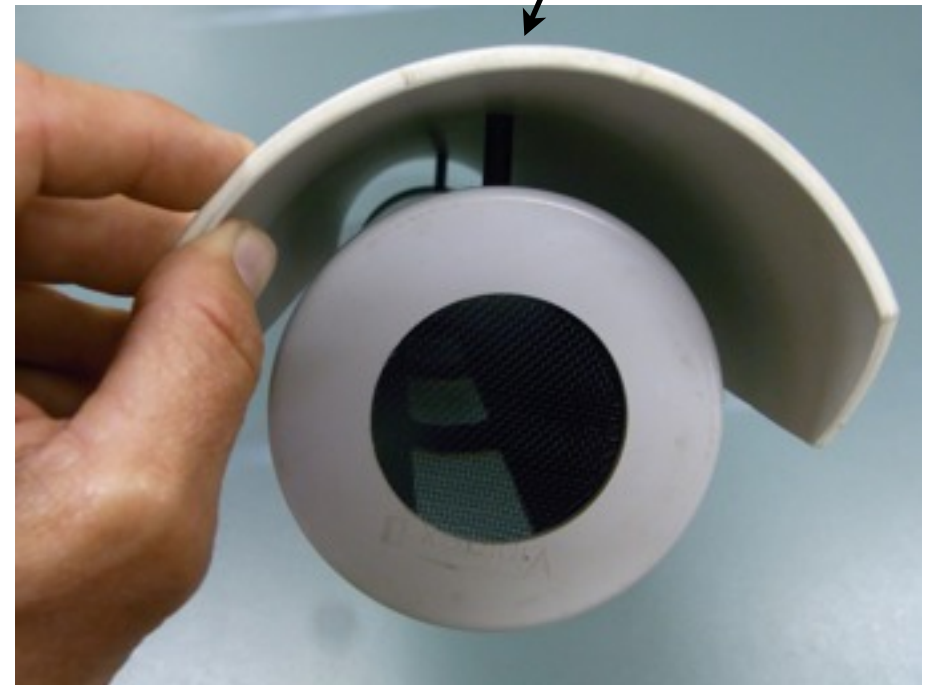

Spalangia release unit suitable for use around feedlots, dairies etc.

Fly screen mesh insert (metal rather than plastic)

Protective cover

WHITE PVC  
PIPE.

500mm

100  
mm

Side view

End view

R100

40mm

Bottom View

Proposed spatangia  
release unit.

Possible mounting  
vertically or horizontally.