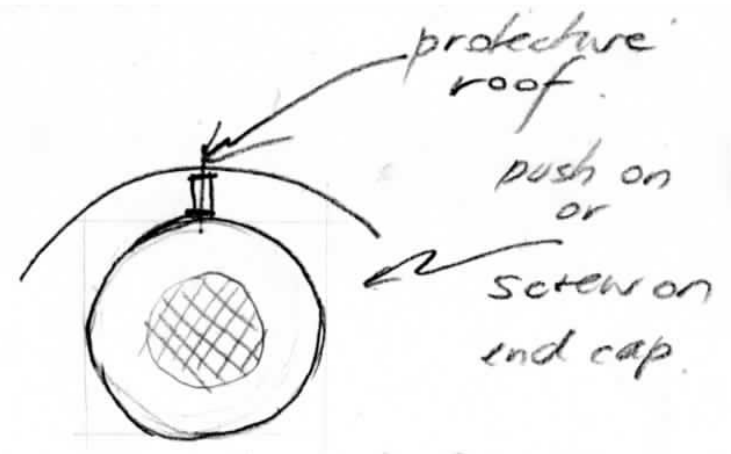

Spalangia release unit suitable for use around feedlots, dairies etc.

Fly screen mesh insert (metal rather than plastic)

Protective cover

WHITE PVC  
PIPE.

500mm

100  
mm

Side view

End view

R100

40mm

Bottom View

Proposed spatangia  
release unit.

Possible mounting  
vertically or horizontally.