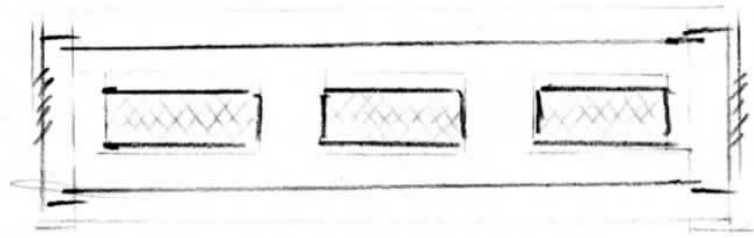

Spalangia release unit suitable for use around feedlots, dairies etc.

Fly screen mesh insert (metal rather than plastic)

Protective cover

WHITE PVC  
PIPE.

500mm

100  
mm

Side view

End view

R100

40mm

Bottom View

Proposed spatangia  
release unit.

Possible mounting  
vertically or horizontally.