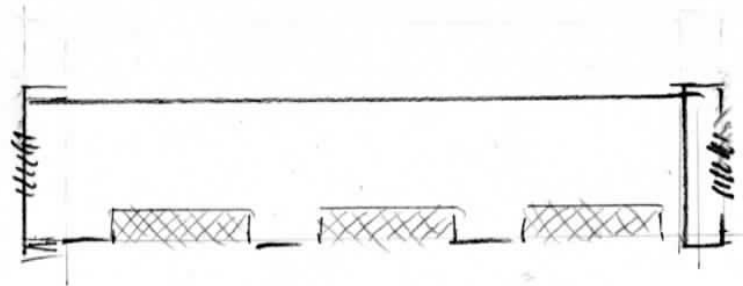

Spalangia release unit suitable for use around feedlots, dairies etc.

Fly screen mesh insert (metal rather than plastic)

Protective cover

WHITE PVC  
PIPE.

500mm

100  
mm

Side view

End view

R100

40mm

Bottom View

Proposed spatangia  
release unit.

Possible mounting  
vertically or horizontally.